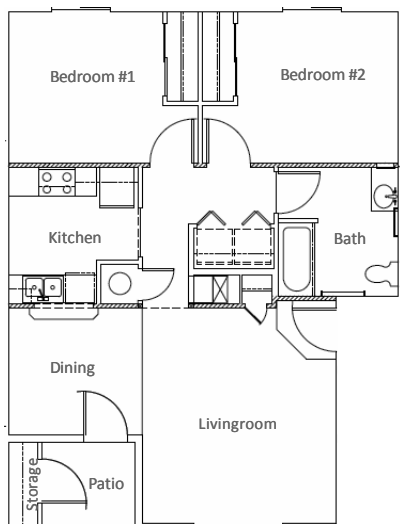

Find your home in Fairbanks at
Cherry Ridge Apartments

800 Riverview Drive #701
S Sioux City NE 68776
402-494-7687

Rent Affordable
2, 3 & 4 Bedroom Apartments

A Somerset Pacific LLC Managed Property

TWO BEDROOM/ ONE BTH 880 SQFT