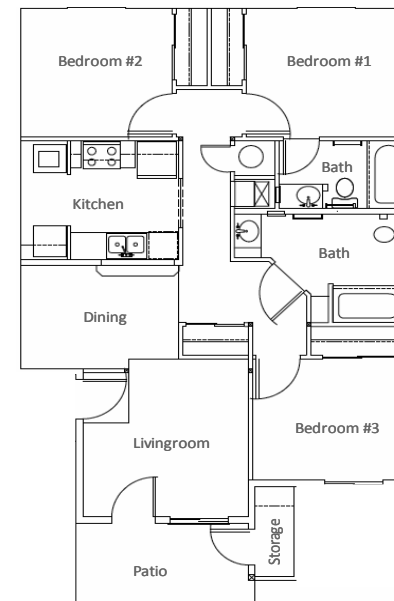

THREE BEDROOM/2 BATH
TOWNHOME 1200 SQFT

FOUR BEDROOM/2 BATH
TOWNHOME 1300 SQFT

THREE BEDROOM/2 BATH 1050 SQFT

Community Amenities

- Off Street Parking
- Playground/BBQ Areas
- Laundry Facility
- On-site Management
- On-site Maintenance
- Close to schools
- Near Parks & River