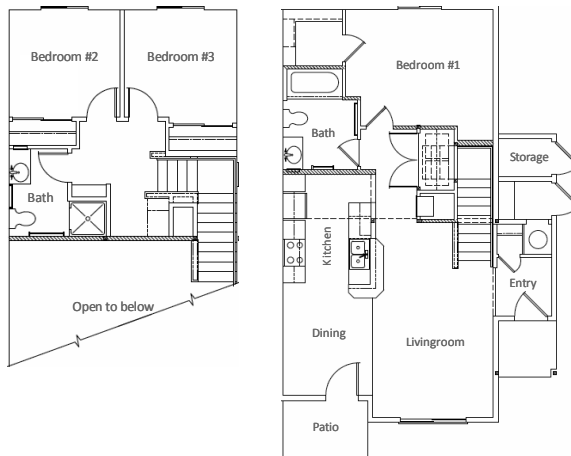

THREE BEDROOM/2 BATH
TOWNHOME 1200 SQFT

FOUR BEDROOM/2 BATH
TOWNHOME 1300 SQFT