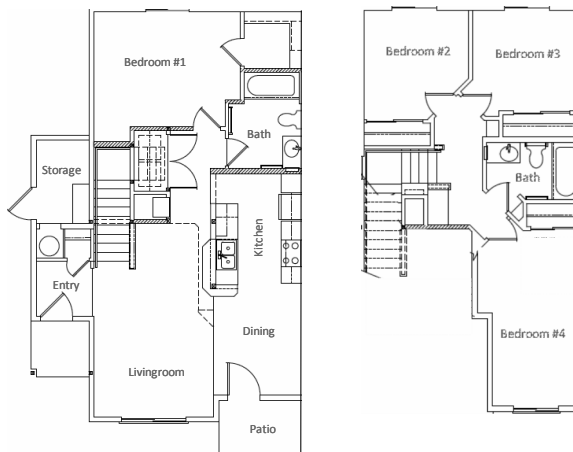

Find your home in Fairbanks at
Cherry Ridge Apartments

800 Riverview Drive #701
S Sioux City NE 68776
402-494-7687

Rent Affordable
2, 3 & 4 Bedroom Apartments

A Somerset Pacific LLC Managed Property

TWO BEDROOM/ ONE BTH 880 SQFT

THREE BEDROOM/2 BATH
TOWNHOME 1200 SQFT

FOUR BEDROOM/2 BATH
TOWNHOME 1300 SQFT

THREE BEDROOM/2 BATH 1050 SQFT

Community Amenities

- Off Street Parking
- Playground/BBQ Areas
- Laundry Facility
- On-site Management
- On-site Maintenance
- Close to schools
- Near Parks & River